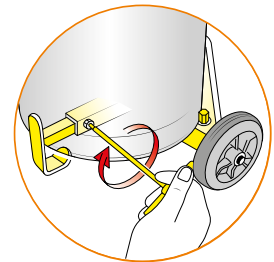

HOW TO USE

P/N OE80035 - P/N OE80040