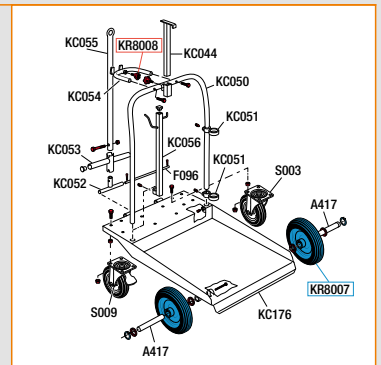

MODULAR TROLLEYS

P/N OE80210

Standard trolley for drums 180 - 220 Kg

► with 4 wheels: 2 fixed wheels and 2 castors (1 with block)

📦 No.1 packing m³ 0,18 📊 kg 26,2

OVERALL DIMENSIONS P: H L P:900 H:1150 L:770 mm

P/N OE80201

Super trolley for drums 180 - 220 Kg

► with 4 wheels: 2 fixed wheels and 2 castors (1 with block)

📦 No.1 packing m³ 0,100 📊 kg 45,9

OVERALL DIMENSIONS P: H L P:930 H:1030 L:810 mm

Technical features