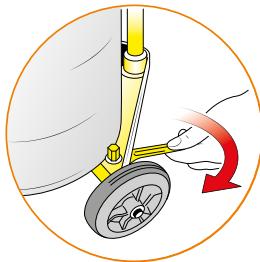

HOW TO USE

P/N OE80035 - P/N OE80040