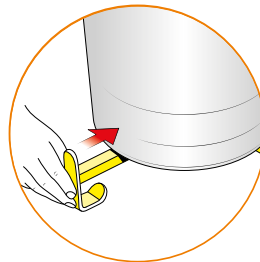

HOW TO USE

P/N OE80035 - P/N OE80040