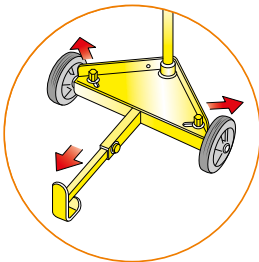

HOW TO USE

P/N OE80035 - P/N OE80040