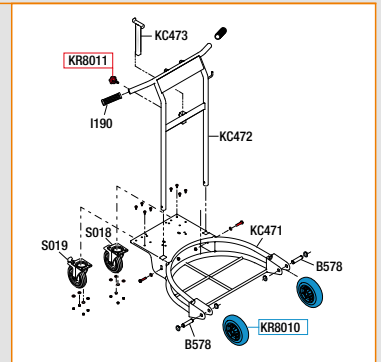

MODULAR TROLLEYS

P/N OE80210

Standard trolley for drums 180 - 220 Kg

► with 4 wheels: 2 fixed wheels and 2 castors (1 with block)

📦 No.1 packing m³ 0,18 📊 kg 26,2

OVERALL DIMENSIONS P: H L P:900 H:1150 L:770 mm

P/N OE80201

Super trolley for drums 180 - 220 Kg

► with 4 wheels: 2 fixed wheels and 2 castors (1 with block)

📦 No.1 packing m³ 0,100 📊 kg 45,9

OVERALL DIMENSIONS P: H L P:930 H:1030 L:810 mm

Technical features